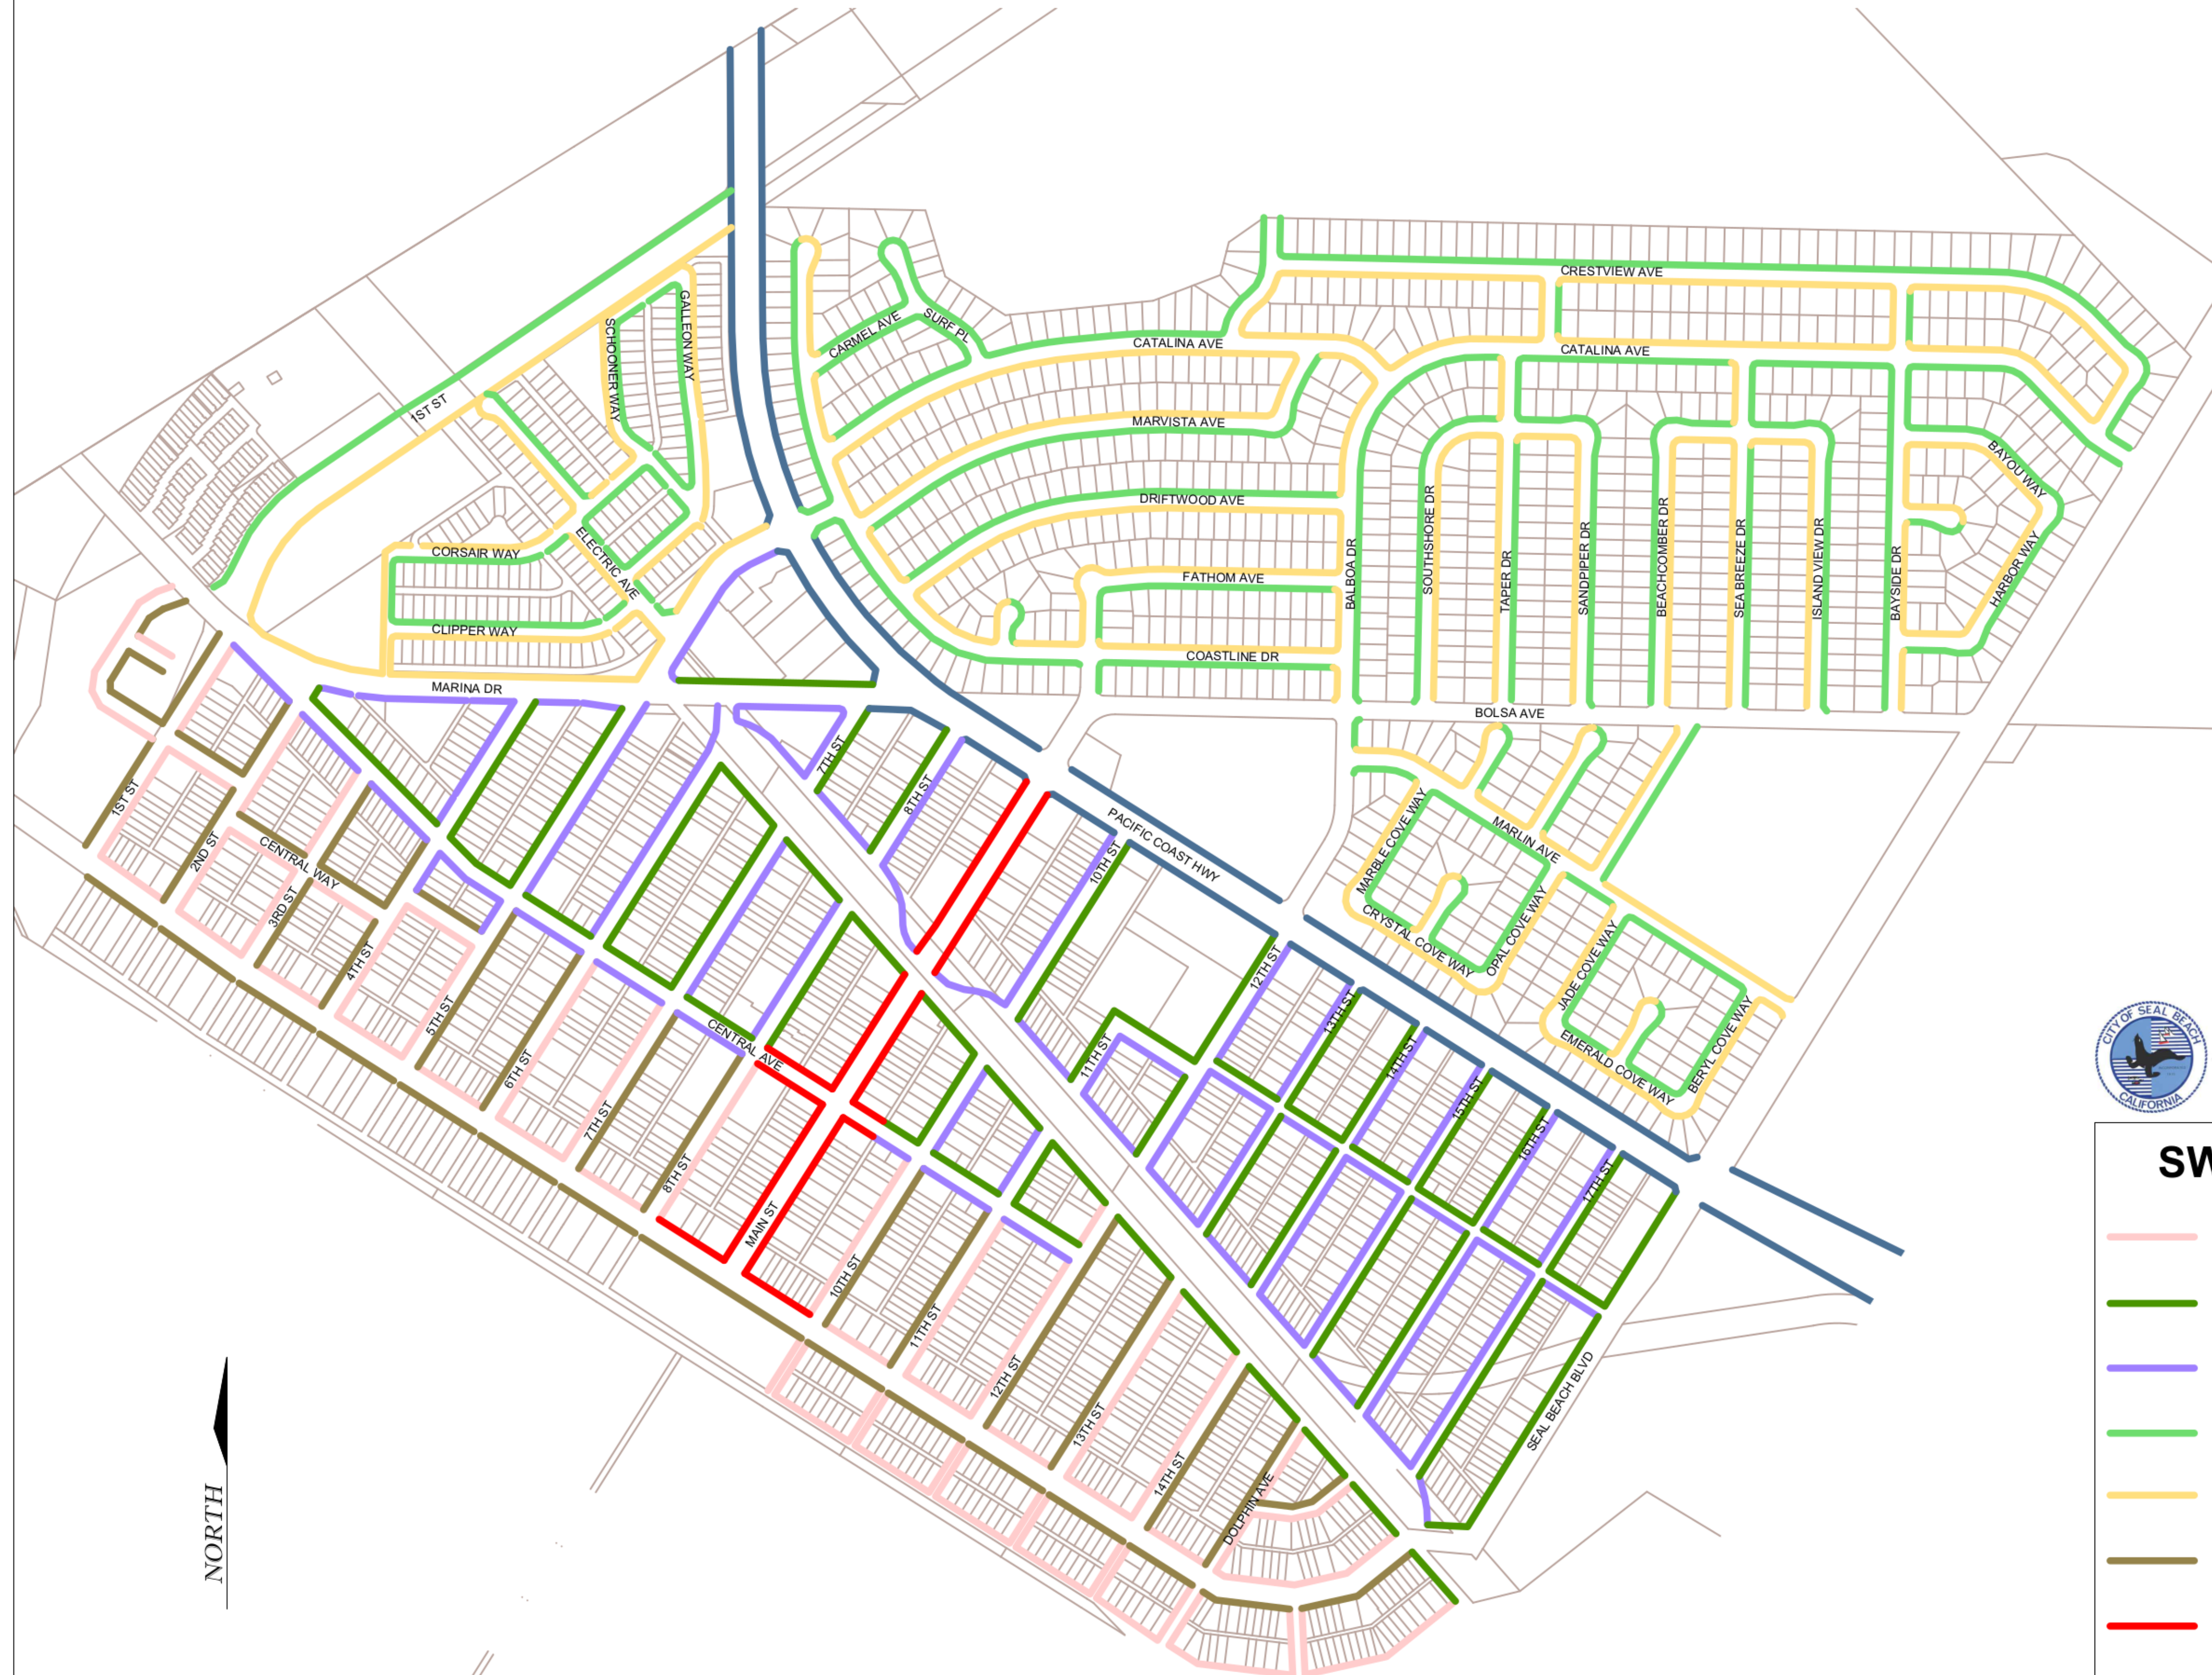

STREET SWEEPING OLD TOWN

SWEEPING SCHEDULE

- EVERY MONDAY
- 1ST & 3RD MONDAYS
- 2ND & 4TH MONDAYS
- 1ST & 3RD WEDNESDAYS
- 2ND & 4TH WEDNESDAYS
- EVERY THURSDAY
- DAILY
- 6 TIMES A MONTH
- 2 TIMES A WEEK

STREET SWEEPING COLLEGE PARK EAST

NORTH

SWEEPING SCHEDULE

- 1ST & 3RD TUESDAYS
- 2ND & 4TH TUESDAYS
- 4 TIMES A MONTH

City of Seal Beach
Public Works

STREET SWEEPING COLLEGE PARK WEST

NORTH

SWEEPING SCHEDULE

- 1ST & 3RD TUESDAYS
- 2ND & 4TH TUESDAYS

City of Seal Beach
Public Works