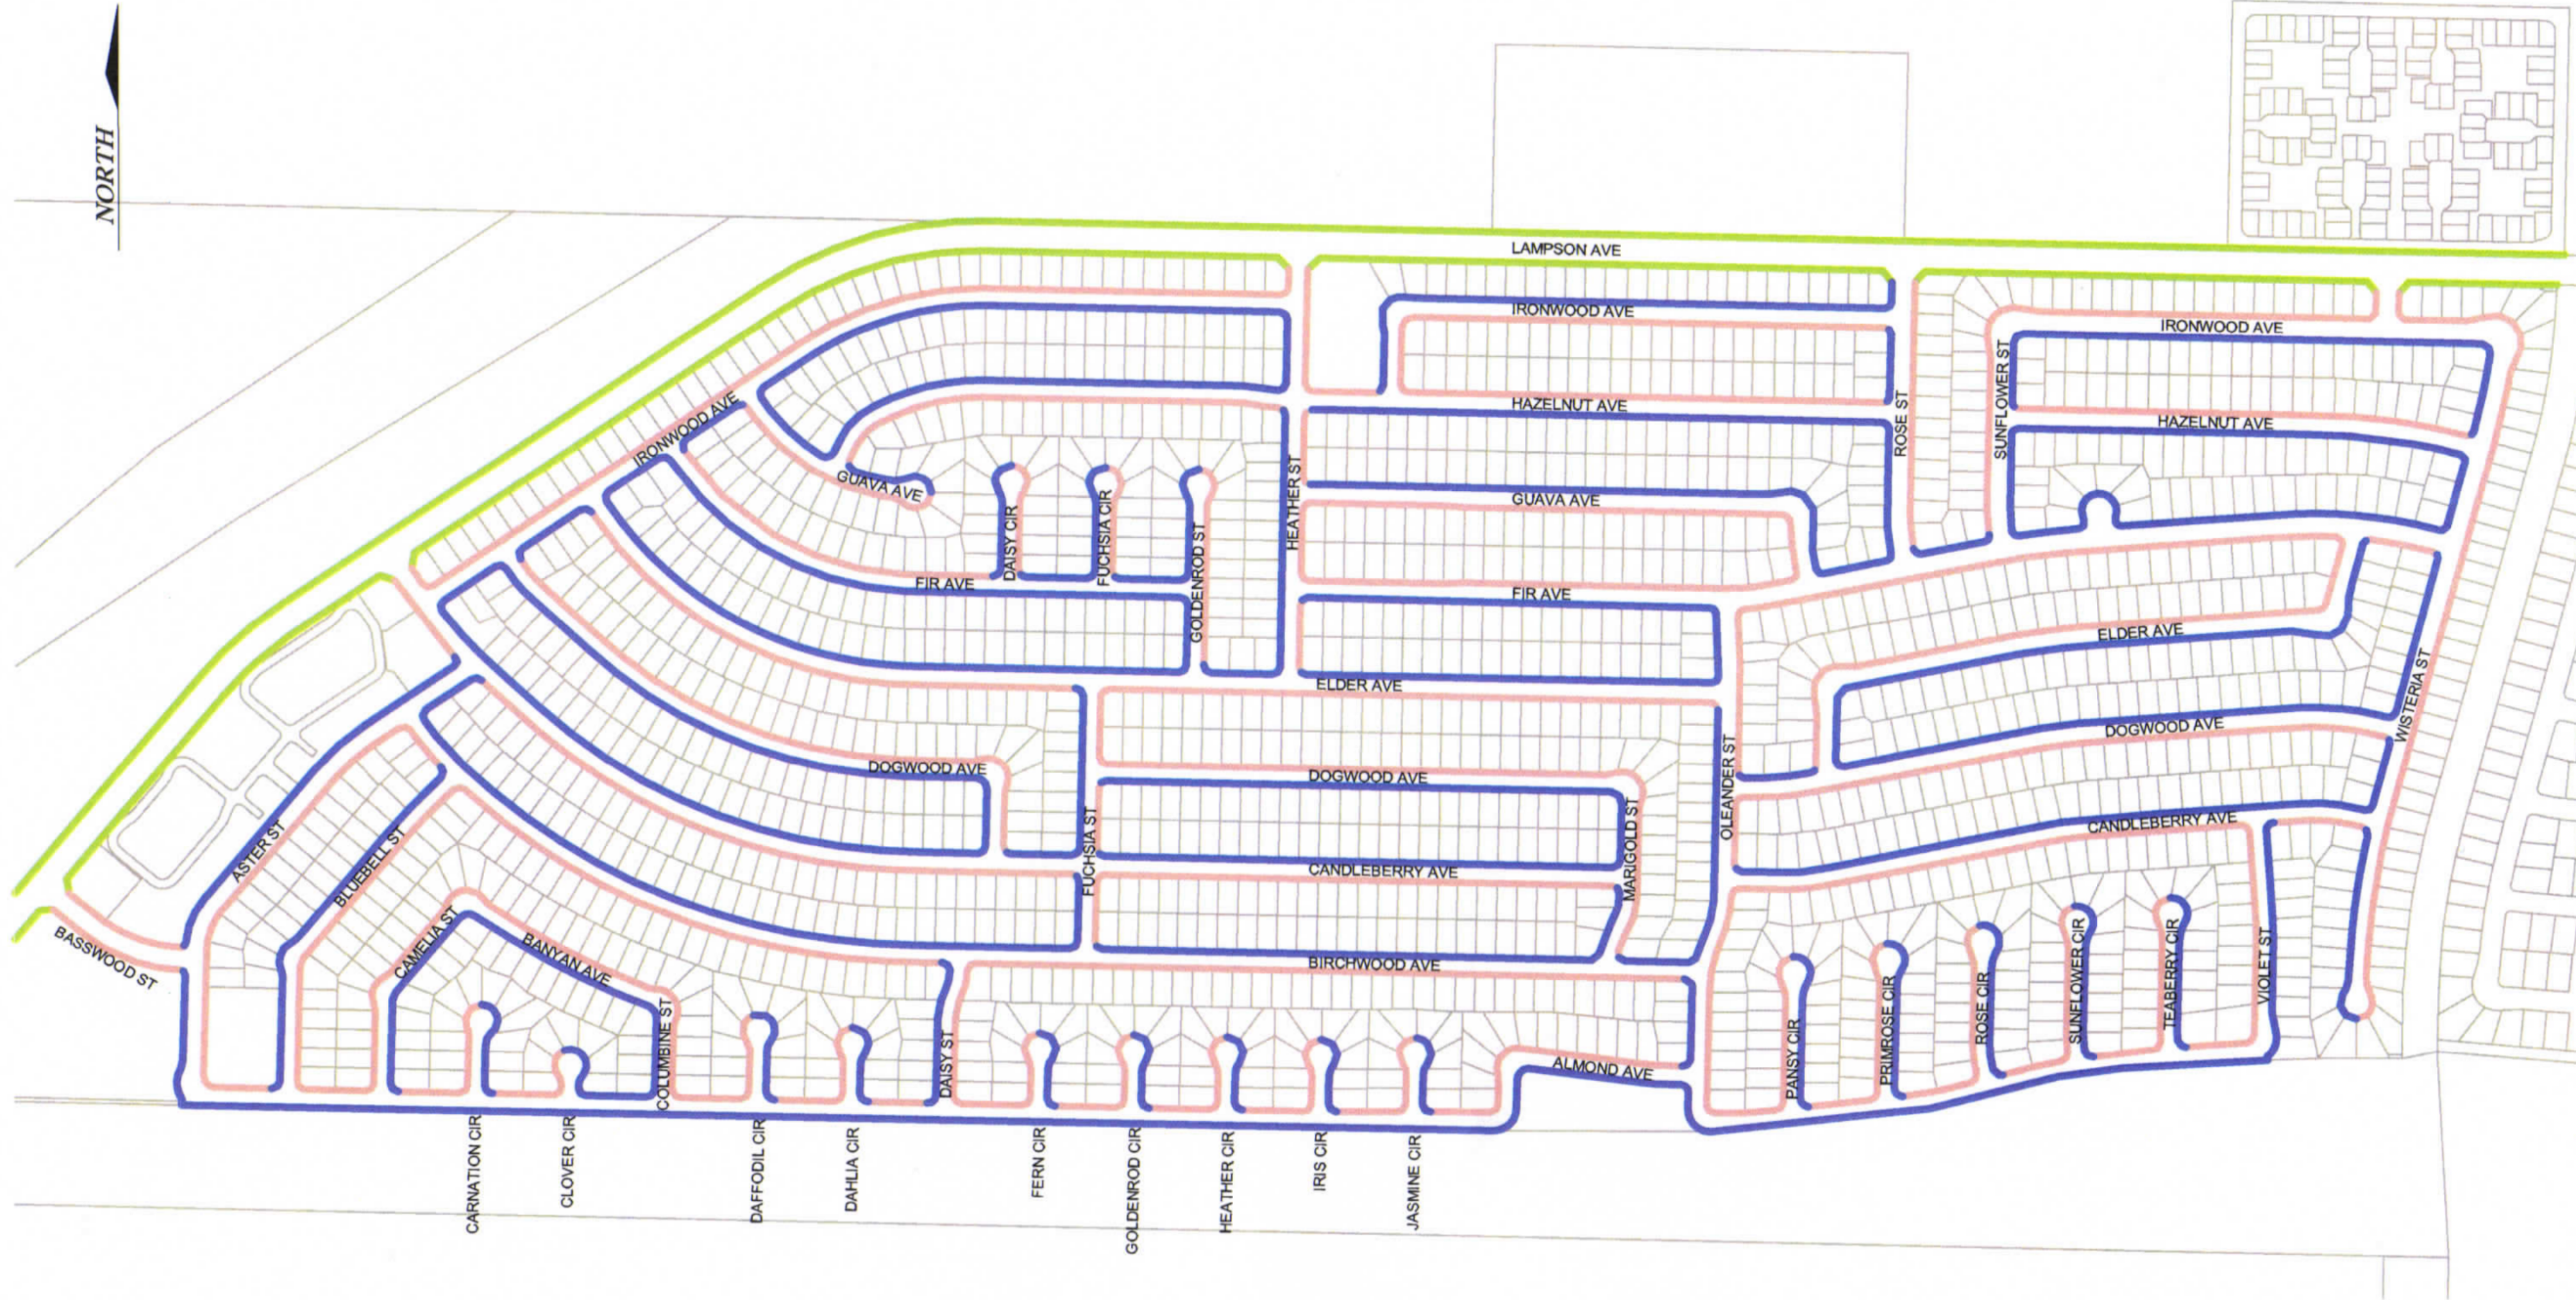

STREET SWEEPING OLD TOWN

SWEEPING SCHEDULE

- EVERY MONDAY
- 1ST & 3RD MONDAYS
- 2ND & 4TH MONDAYS
- 1ST & 3RD WEDNESDAYS
- 2ND & 4TH WEDNESDAYS
- EVERY THURSDAY
- DAILY
- 6 TIMES A MONTH
- 2 TIMES A WEEK

STREET SWEEPING COLLEGE PARK EAST

NORTH

SWEEPING SCHEDULE

- 1ST & 3RD TUESDAYS
- 2ND & 4TH TUESDAYS
- 4 TIMES A MONTH

City of Seal Beach
Public Works

STREET SWEEPING COLLEGE PARK WEST

NORTH

SWEEPING SCHEDULE

- 1ST & 3RD TUESDAYS
- 2ND & 4TH TUESDAYS

City of Seal Beach
Public Works